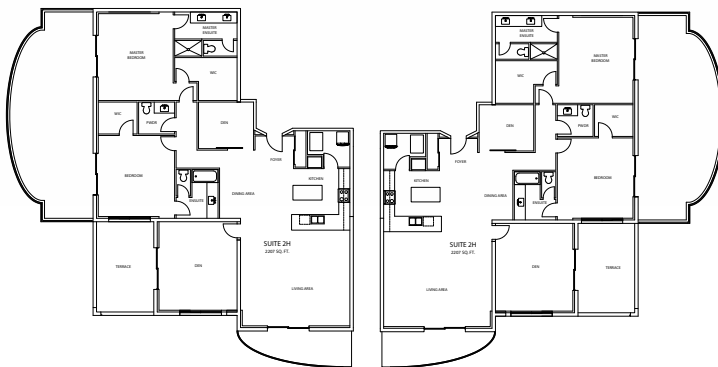

2,207 sq. ft. Interior | Two Terraces and One Balcony totalling 838 sq. ft. | Floors 11

Remarkable Apartment Living
by 940 on the Park

REAR VIEW

FRONT VIEW

OPTION A
(SHOWN IN 3D RENDERING)

OPTION B