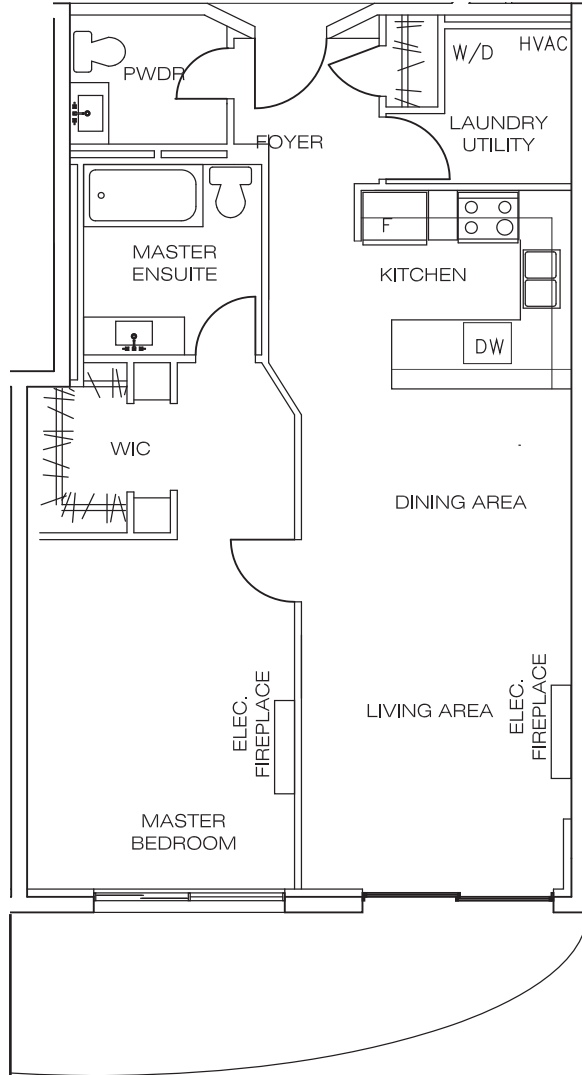

# SUITE 1A

857 SQ.FT.

SUITE A Floors 2-10

South

North

## SUITE 1A

857 SQ.FT.

SUITE A Floors 2-10

940

ON  
THE  
PARK

T 519.914.7275

Dimensions shown for floorplans are not exact, actual sizes may vary.