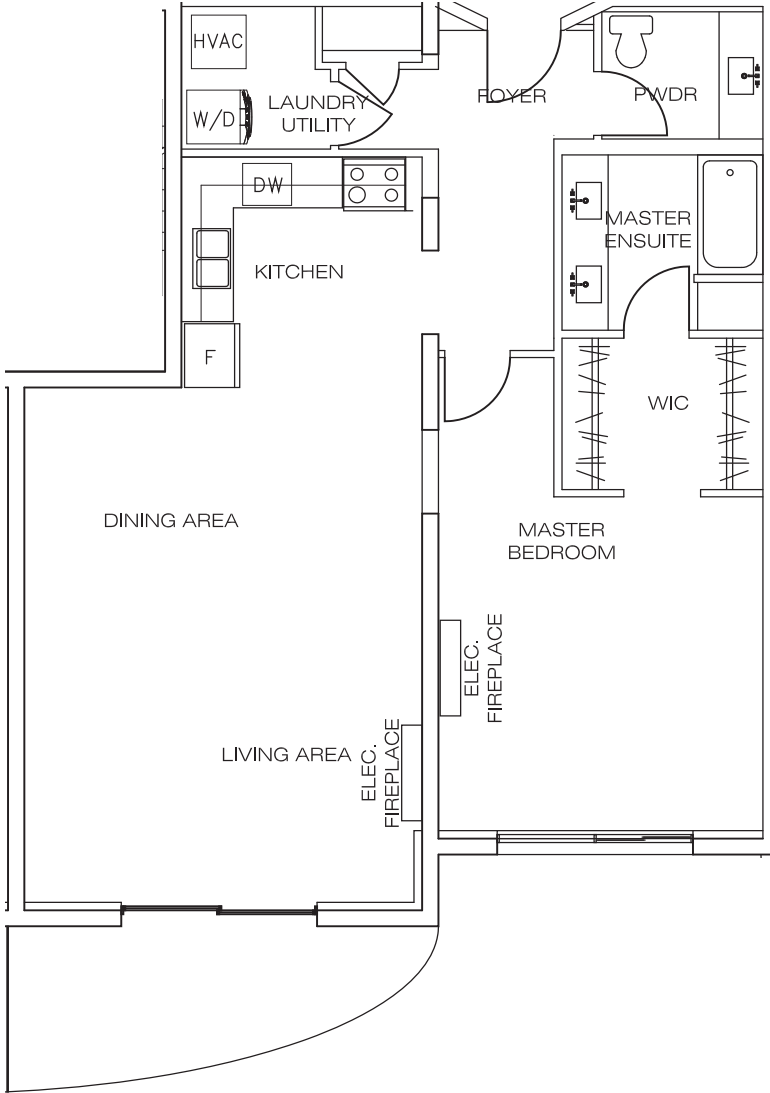

SUITE 1B

1022 SQ.FT.

SUITE A Floors 2-10

South

North

SUITE 1B

1022 SQ.FT.
SUITE A Floors 2-10

940

ON
THE
PARK

T 519.914.7275

Dimensions shown for floorplans are not exact, actual sizes may vary.