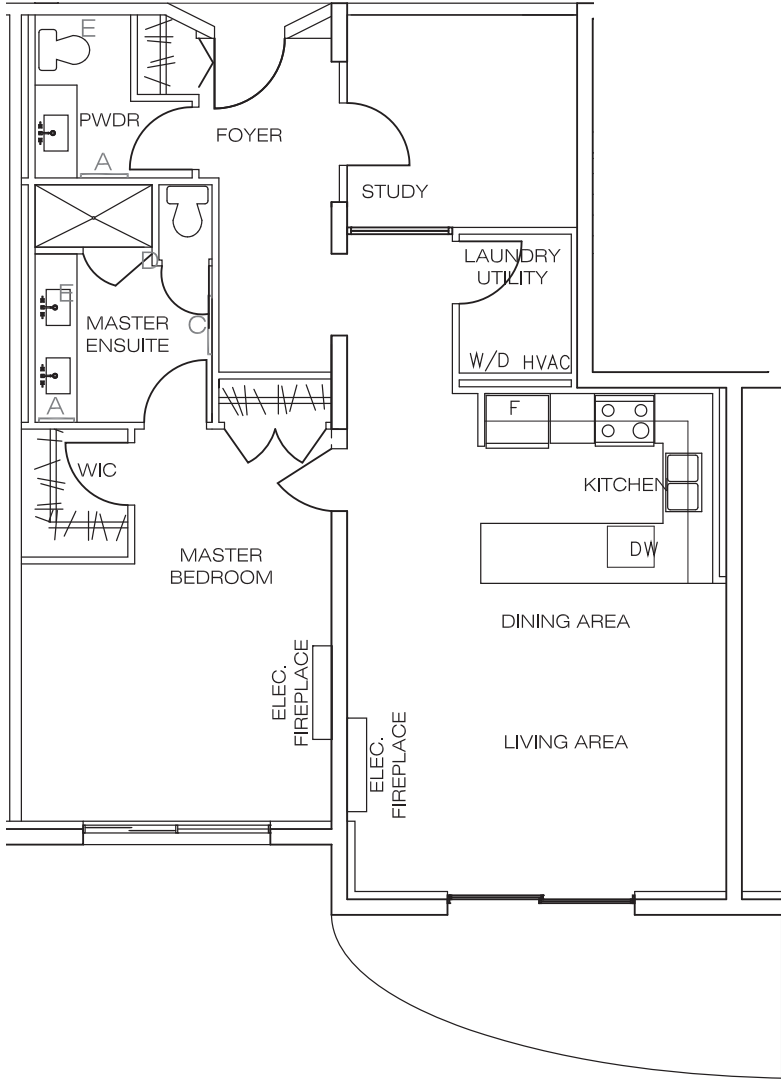

# SUITE 1C

1022 SQ.FT.

SUITE A Floors 1-10

South

North

## SUITE 1C

1022 SQ.FT.  
SUITE A Floors 1-10

940

ON  
THE  
PARK

T 519.914.7275

Dimensions shown for floorplans are not exact, actual sizes may vary.