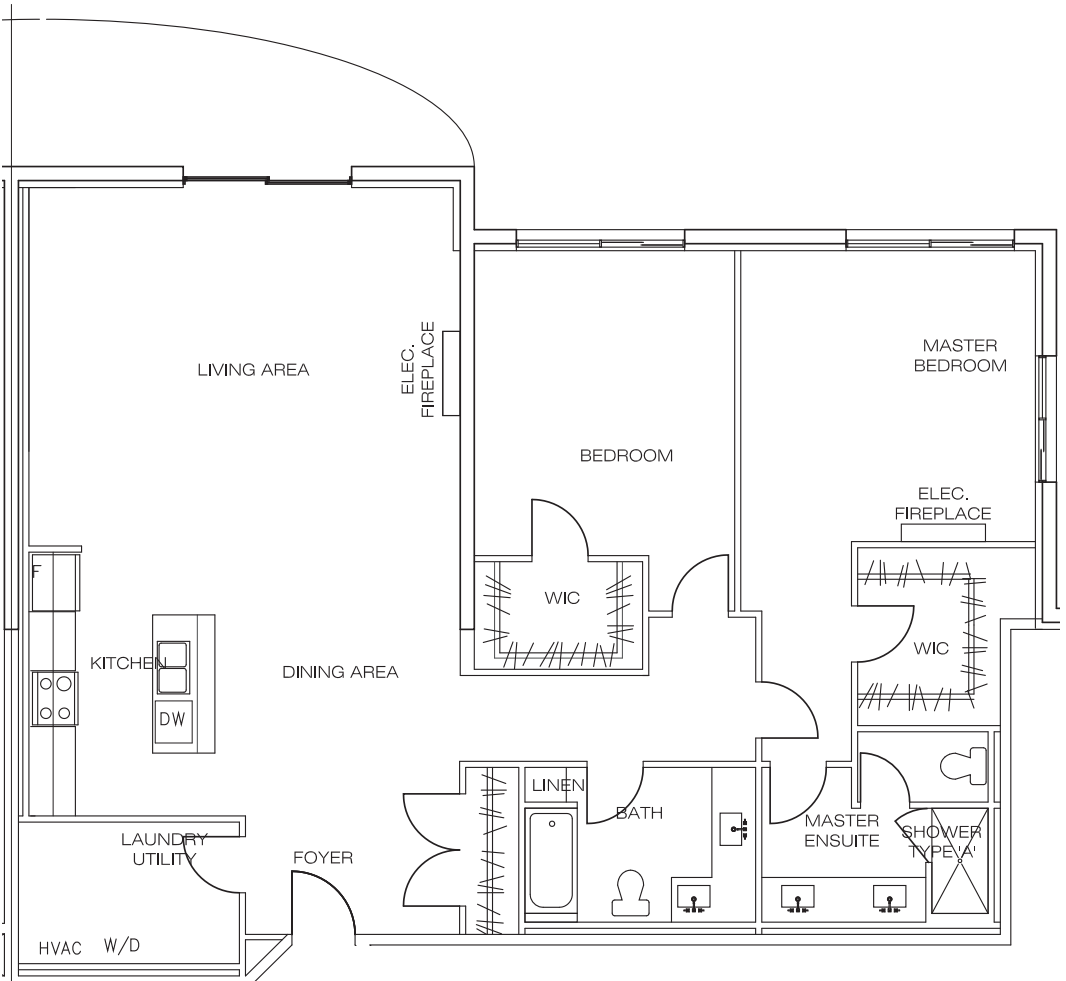

# SUITE 2A

1726 SQ.FT.

SUITE B Floors 3,5,7,9

South

North

## SUITE 2A

1726 SQ.FT.

SUITE B Floors 3,5,7,9

940

ON  
THE  
PARK

T 519.914.7275

Dimensions shown for floorplans are not exact, actual sizes may vary.