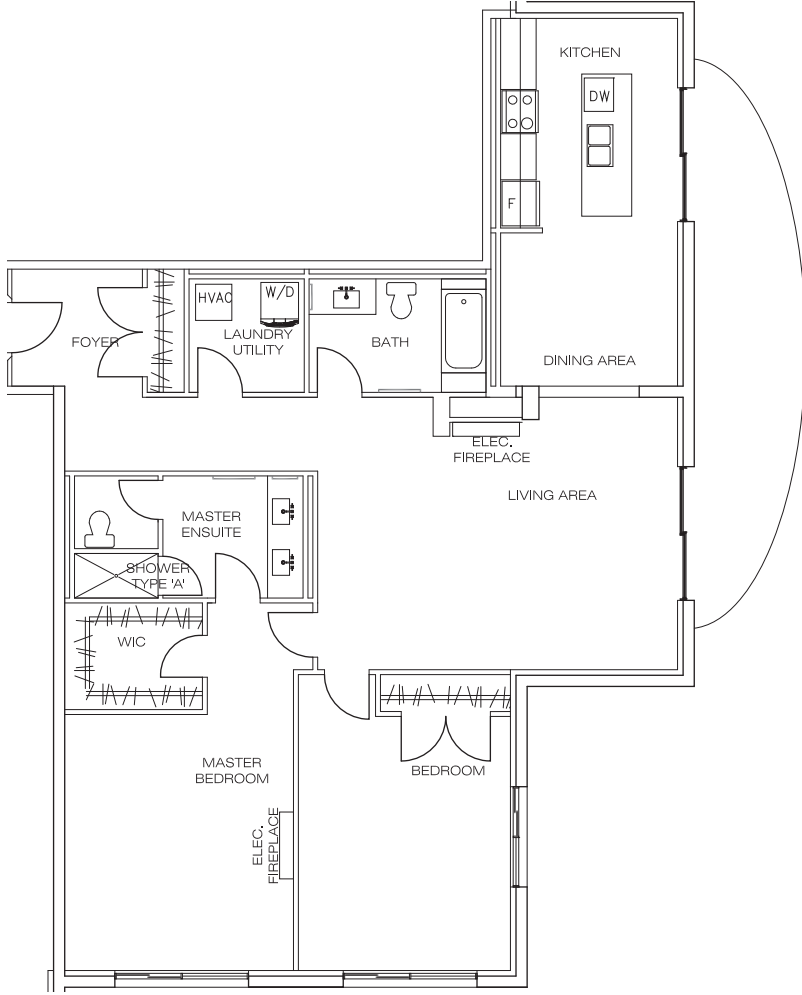

SUITE 20

1609 SQ.FT.

SUITE A Floors 1-10

South

North

SUITE 20

1609 SQ.FT.

SUITE A Floors 1-10

940

ON
THE
PARK

T 519.914.7275

Dimensions shown for floorplans are not exact, actual sizes may vary.