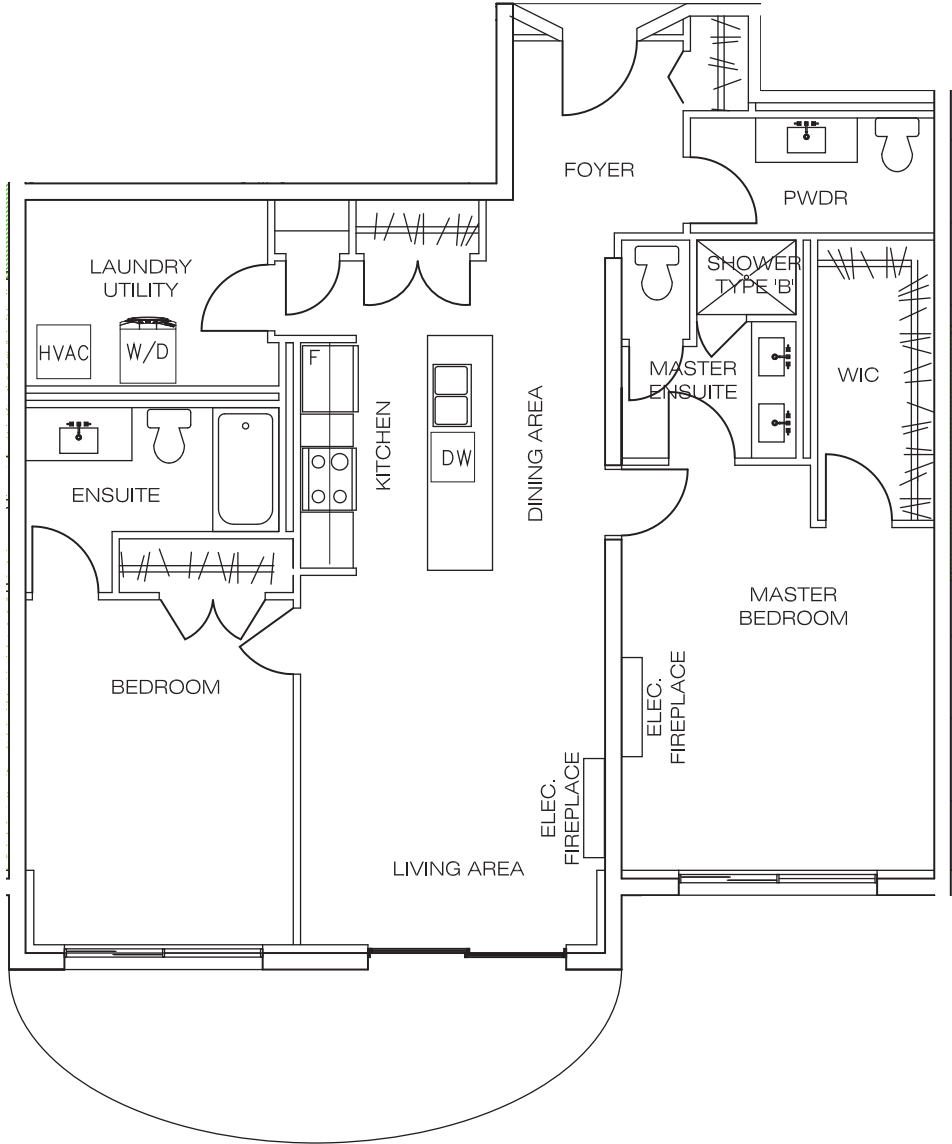

# SUITE 2E

1201 SQ.FT.

SUITE B Floors 2-11

South

North

## SUITE 2E

1201 SQ.FT.  
SUITE B Floors 2-11

940

ON  
THE  
PARK

T 519.914.7275

Dimensions shown for floorplans are not exact, actual sizes may vary.