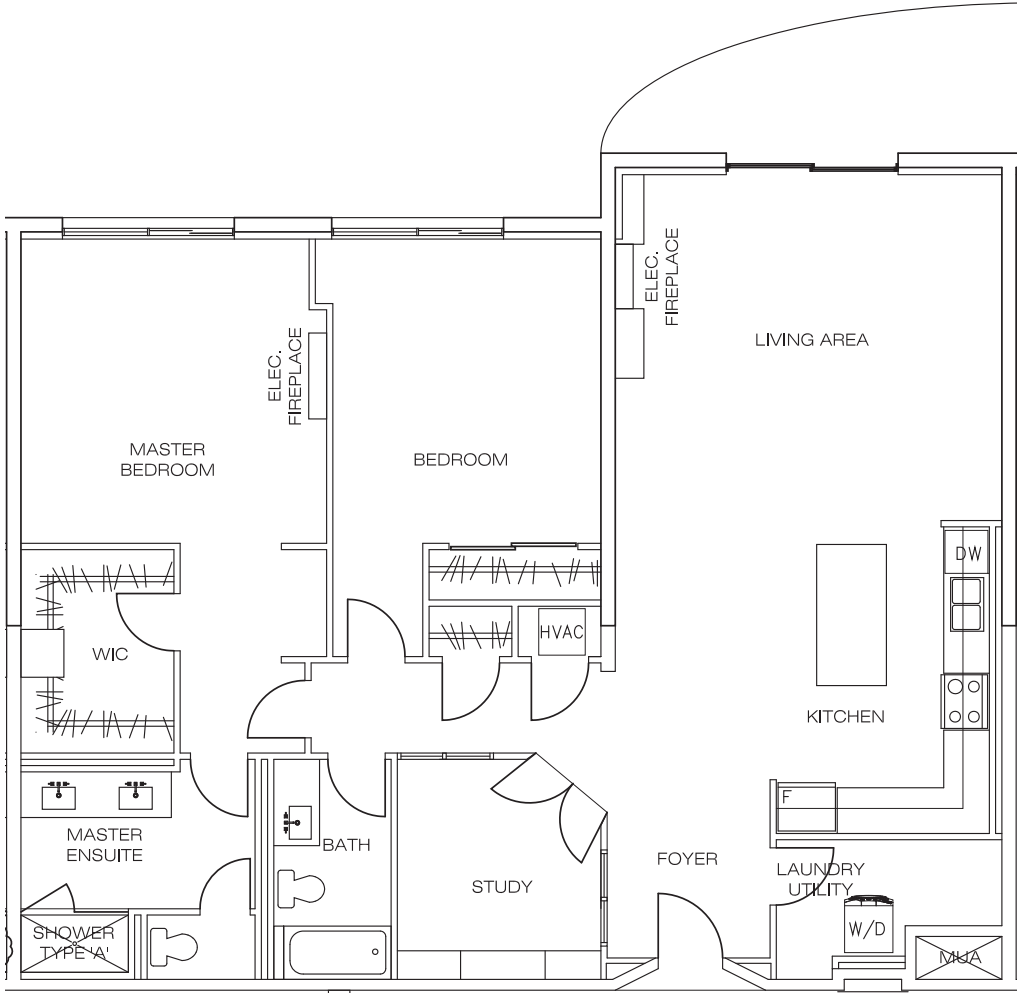

# SUITE 2B

1674 SQ.FT.

SUITE A Floors 1-10

South

# SUITE 2B

1674 SQ.FT.  
SUITE A Floors 1-10

940

ON  
THE  
PARK

T 519.914.7275

Dimensions shown for floorplans are not exact, actual sizes may vary.