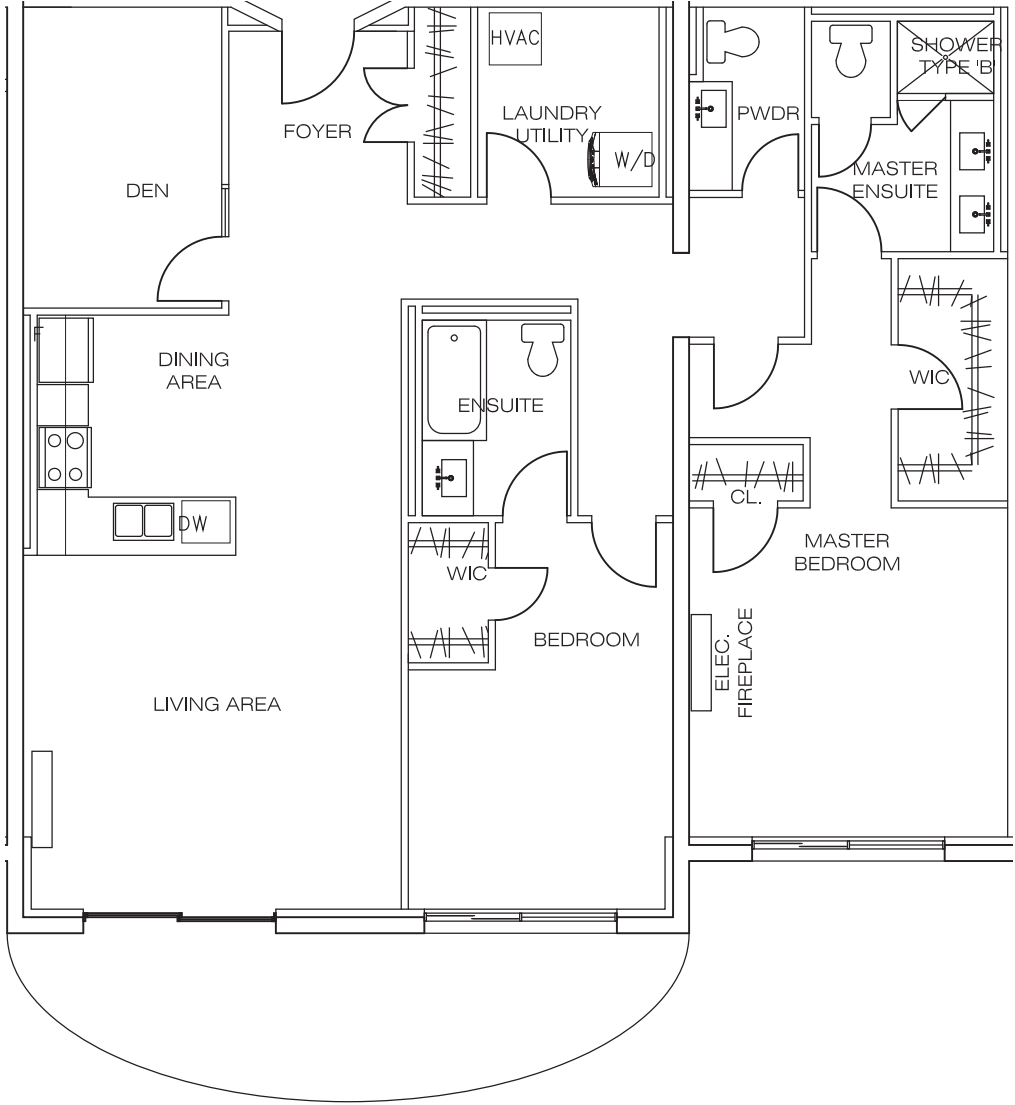

SUITE 2D

1532 SQ.FT.

SUITE A Floors 2,4,6,8,10

South

North

SUITE 2D

1532 SQ.FT.

SUITE A Floors 2,4,6,8,10

940

ON
THE
PARK

T 519.914.7275

Dimensions shown for floorplans are not exact, actual sizes may vary.