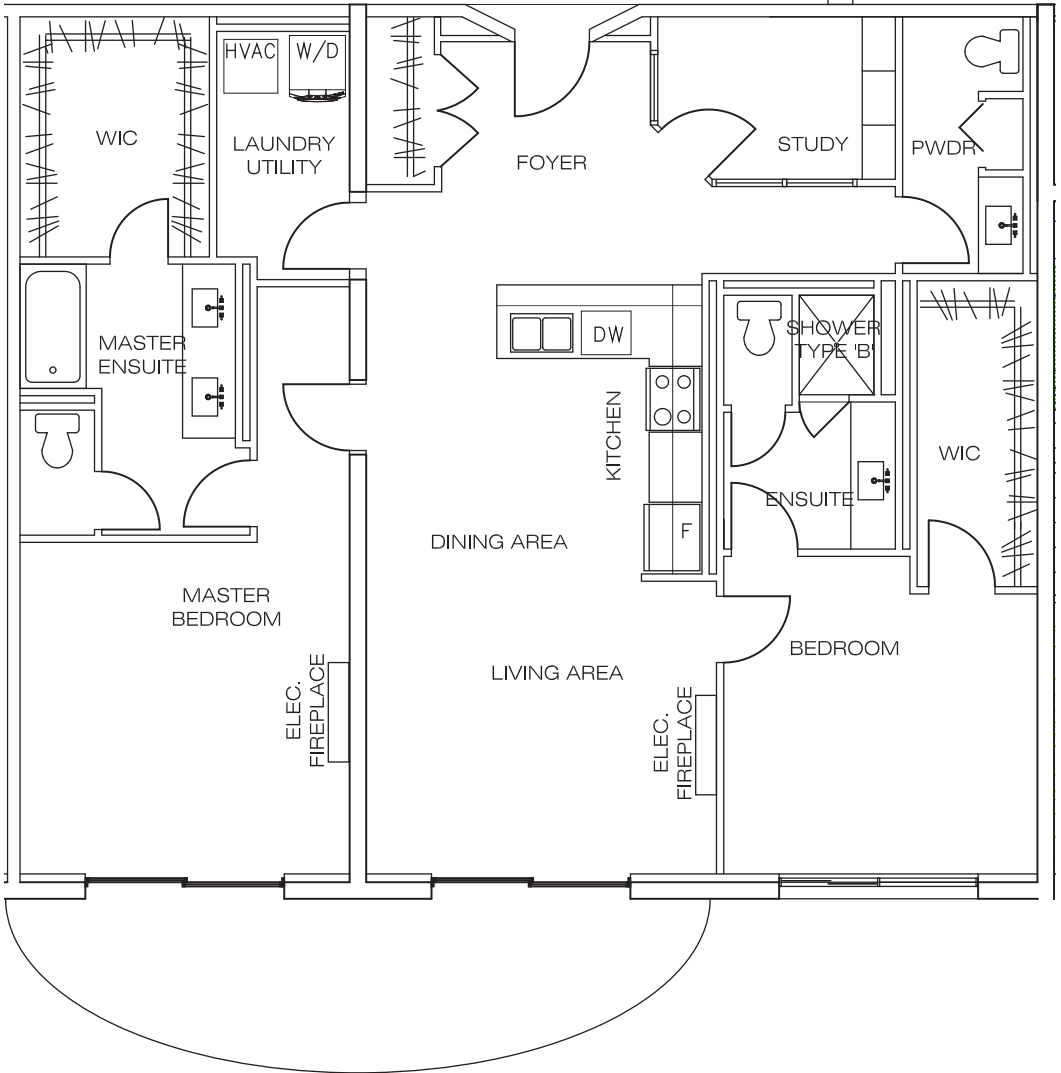

SUITE 2F

1450 SQ.FT.

SUITE B Floors 2-11

South

North

SUITE 2F

1450 SQ.FT.
SUITE B Floors 2-11

940
ON
THE
PARK

T 519.914.7275

Dimensions shown for floorplans are not exact, actual sizes may vary.