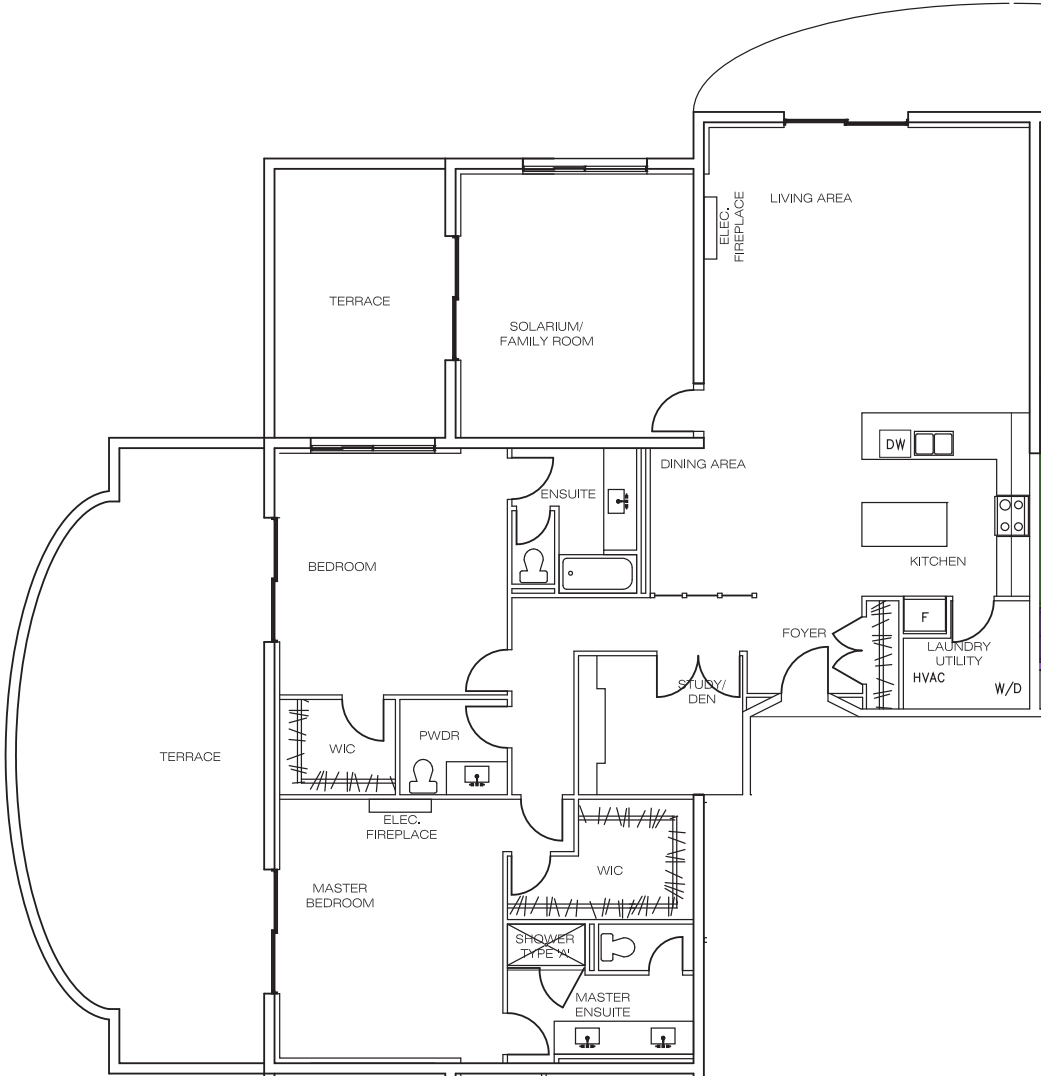

# SUITE 2H

2207 SQ.FT.  
SUITE Floor 11

South

North

## SUITE 2H

2207 SQ.FT.  
SUITE Floor 11

940

ON  
THE  
PARK

T 519.914.7275

Dimensions shown for floorplans are not exact, actual sizes may vary.