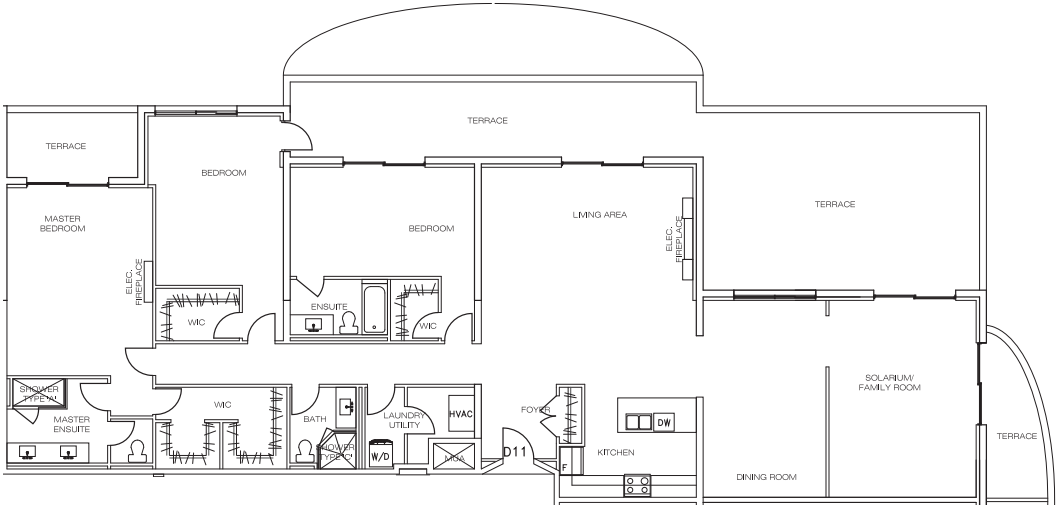

SUITE 3B

2637 SQ.FT.

SUITE Floor 12

South

SUITE 3B

2637 SQ.FT.
SUITE Floor 12

940

ON
THE
PARK

T 519.914.7275

Dimensions shown for floorplans are not exact, actual sizes may vary.