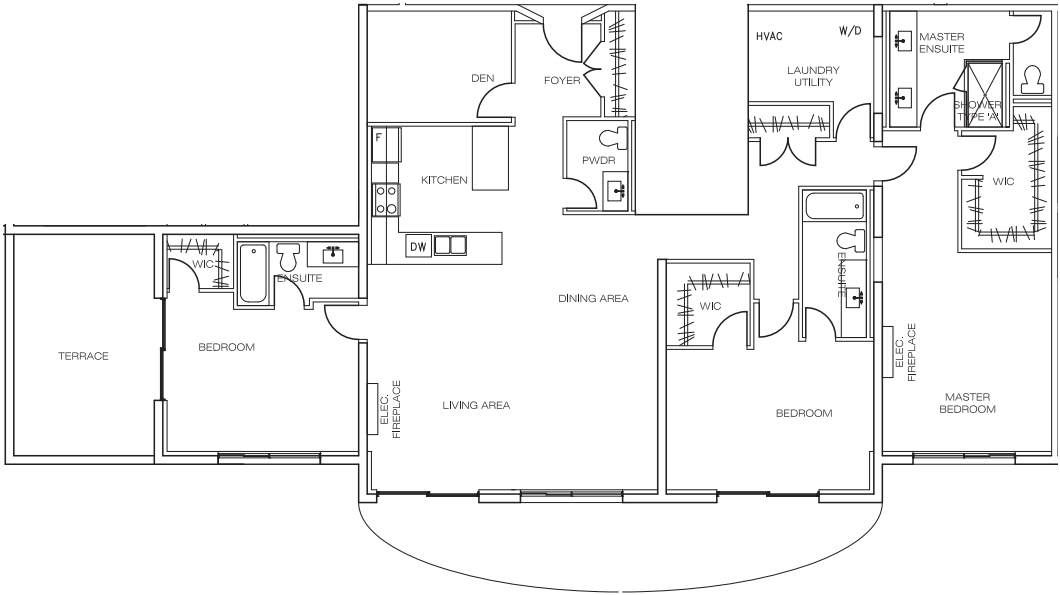

SUITE 3D

2156 SQ.FT.
SUITE Floor 11

South

North

SUITE 3D

2156 SQ.FT.
SUITE Floor 11

940

ON
THE
PARK

T 519.914.7275

Dimensions shown for floorplans are not exact, actual sizes may vary.