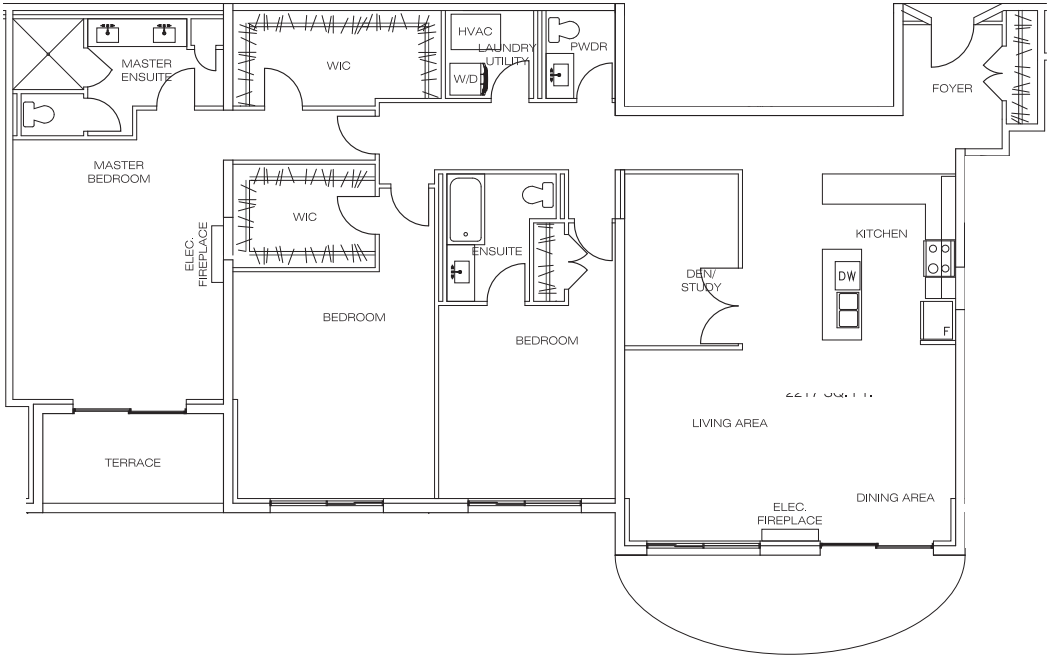

SUITE 3E

2217 SQ.FT.

SUITE Floor 12

South

North

SUITE 3E

2217 SQ.FT.

SUITE Floor 12

940

ON
THE
PARK

T 519.914.7275

Dimensions shown for floorplans are not exact, actual sizes may vary.