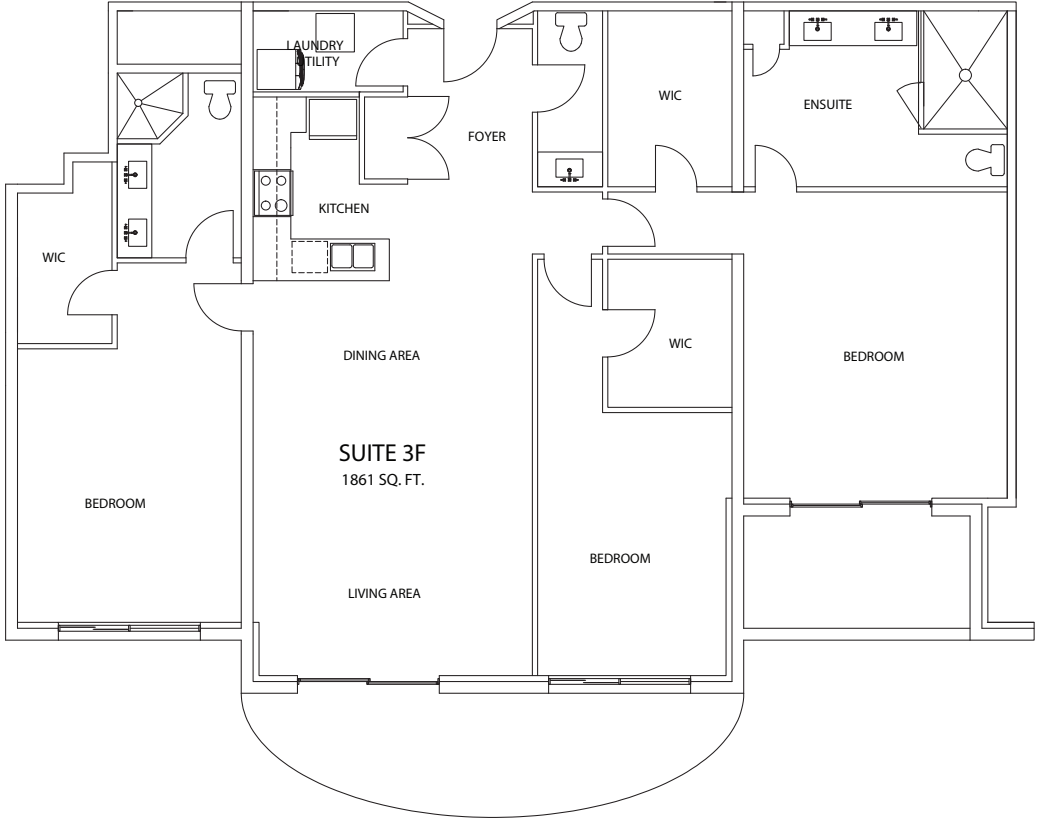

SUITE 3F

2015 SQ.FT.

SUITE Floor 12

South

North

SUITE 3F

2015 SQ.FT.

SUITE Floor 12

940

ON
THE
PARK

T 519.914.7275

Dimensions shown for floorplans are not exact, actual sizes may vary.